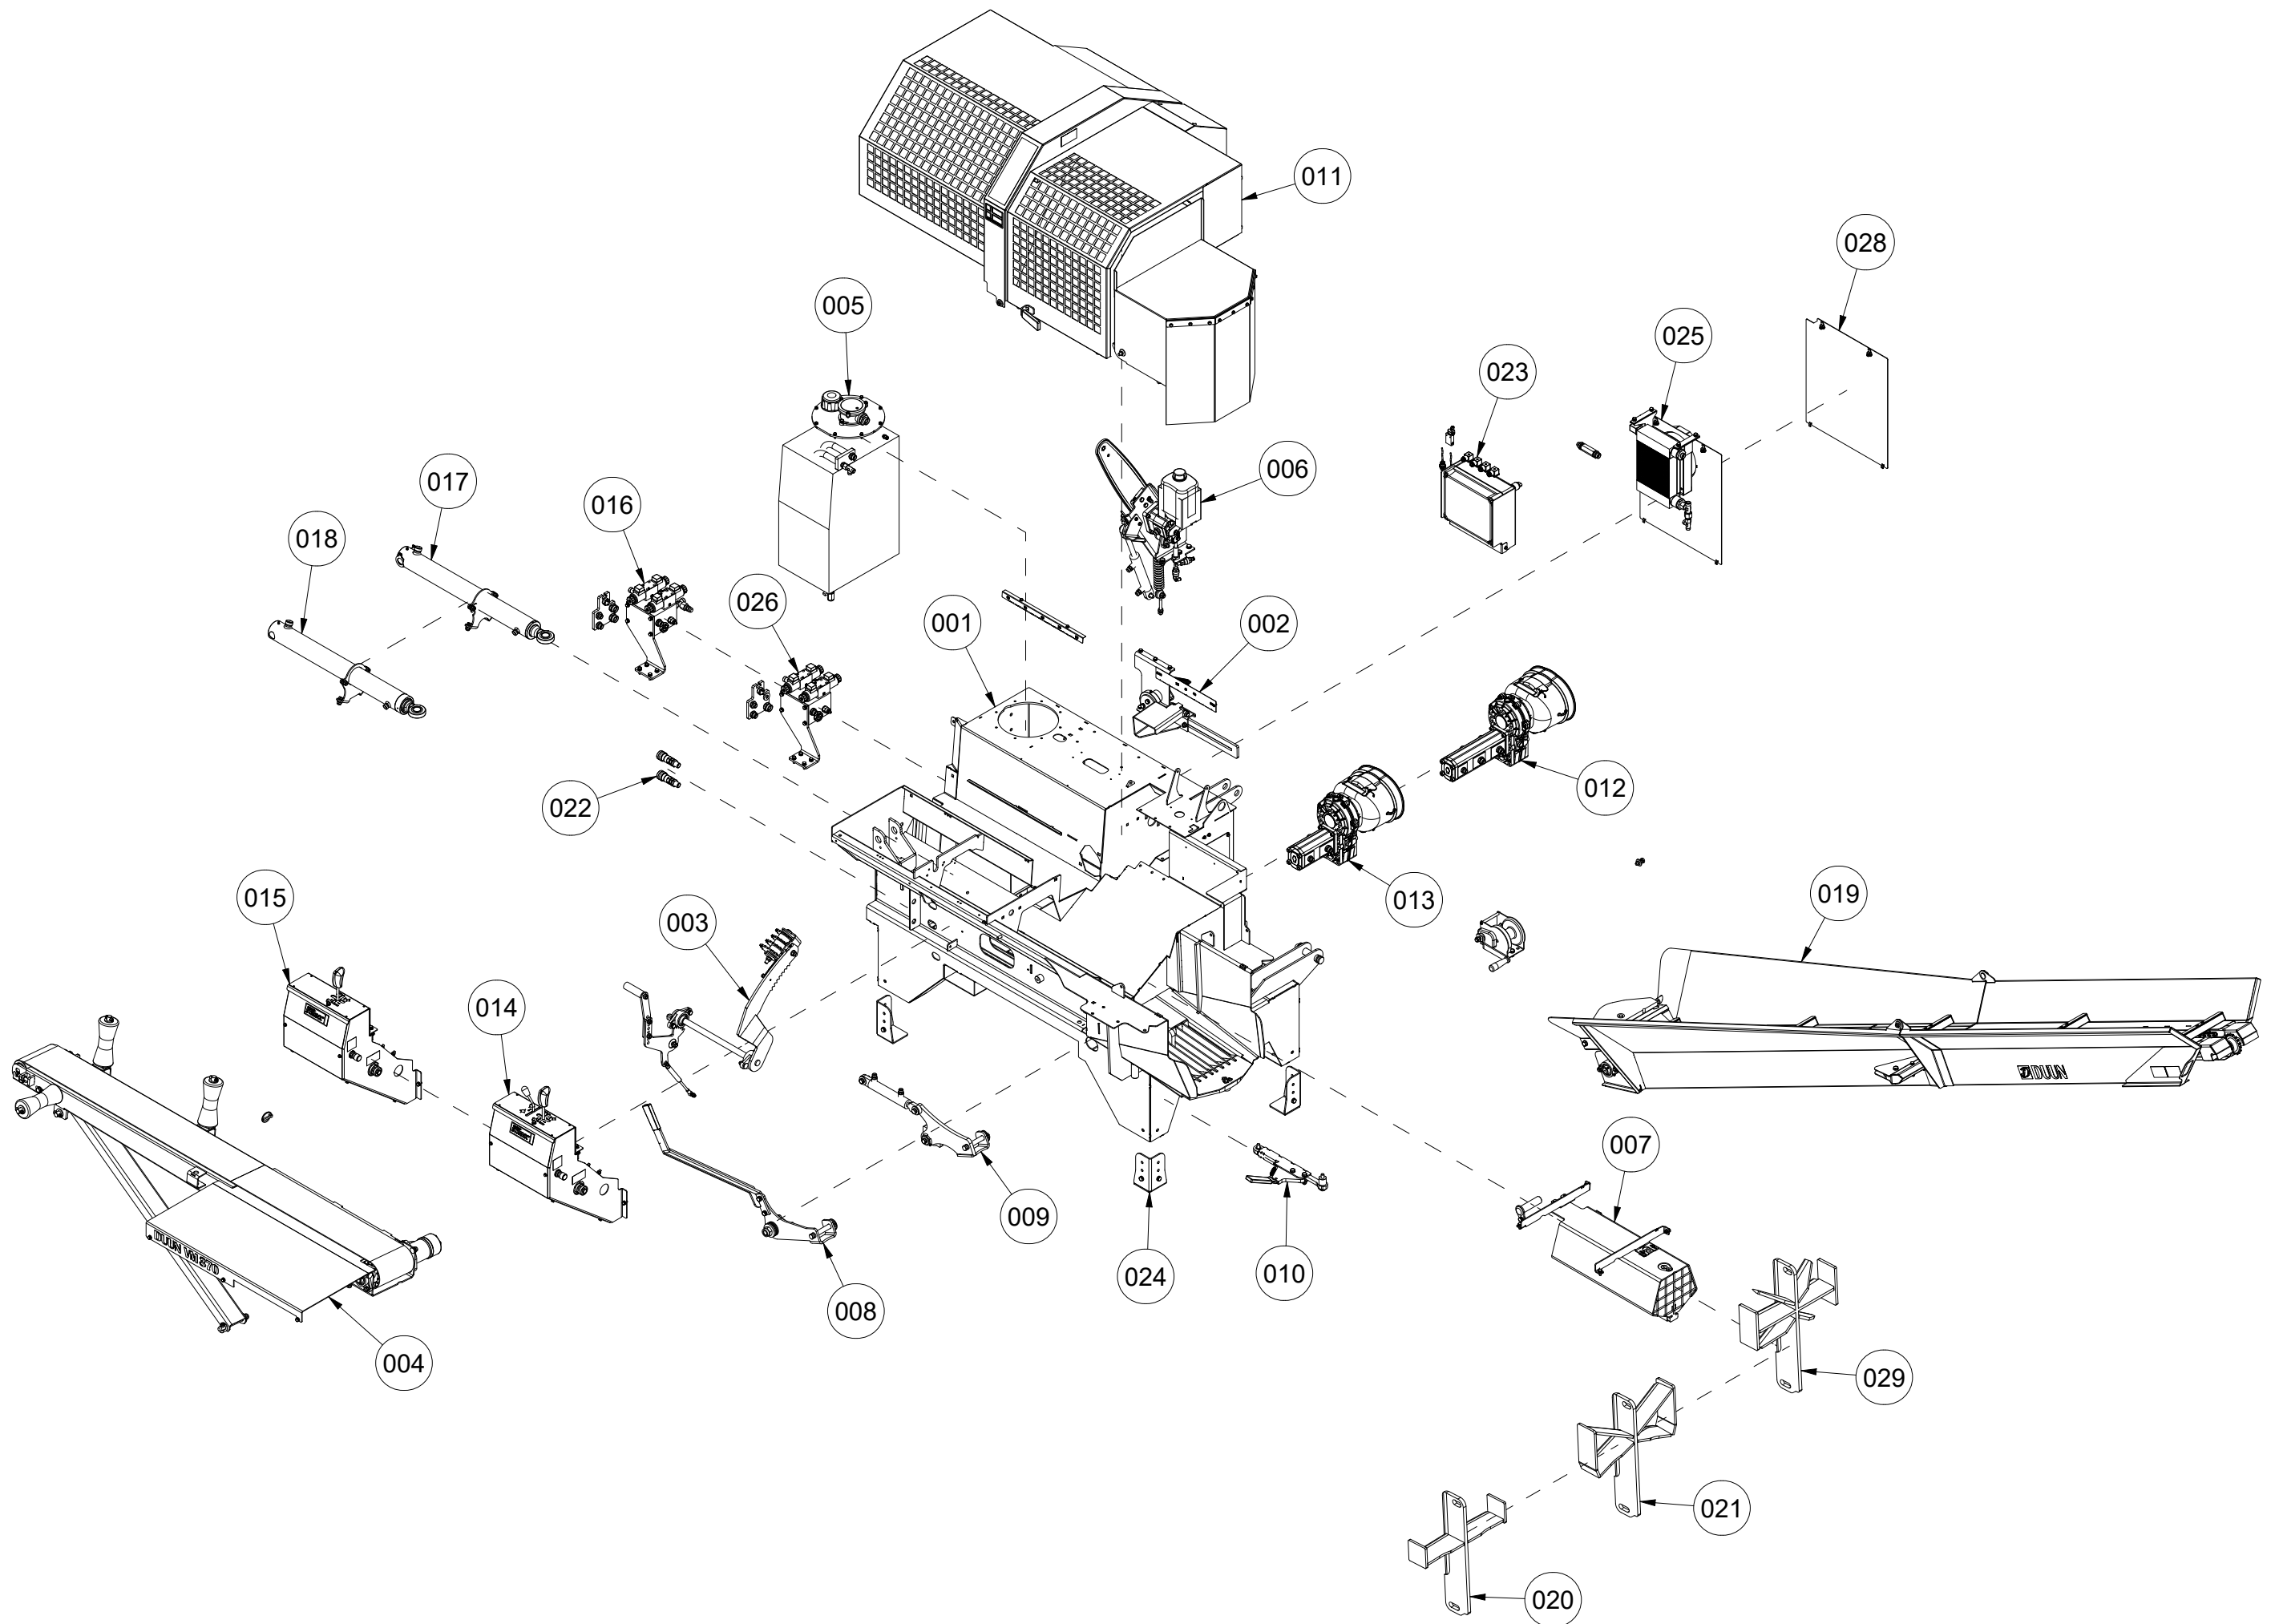

# 001 Chassis VM370

Pos	Qty	Article no	Designation
1	1	41311105	Side cover
2	12	2451196	Hexagon screw with flange M6x10 EIZn 8.8 DIN 6921
3	1	2935131	Adhesive label 132x72, 400 rpm
4	2	2551730	Drawbar bolt cat. 2 Ø28x95
5	2	2556142	Linch pin Ø10x40
6	1	41311202	Safety switch bracket
7	2	2451197	Hexagon screw with flange M6x12 EIZn 8.8 DIN6921
8	1	41311121	Funnel
9	1	41311181	Cover
10	2	2477135	Unbrako cylinder screw M4x16 EIZn DIN 912
11	1	41311215	Chassis v2 VM370