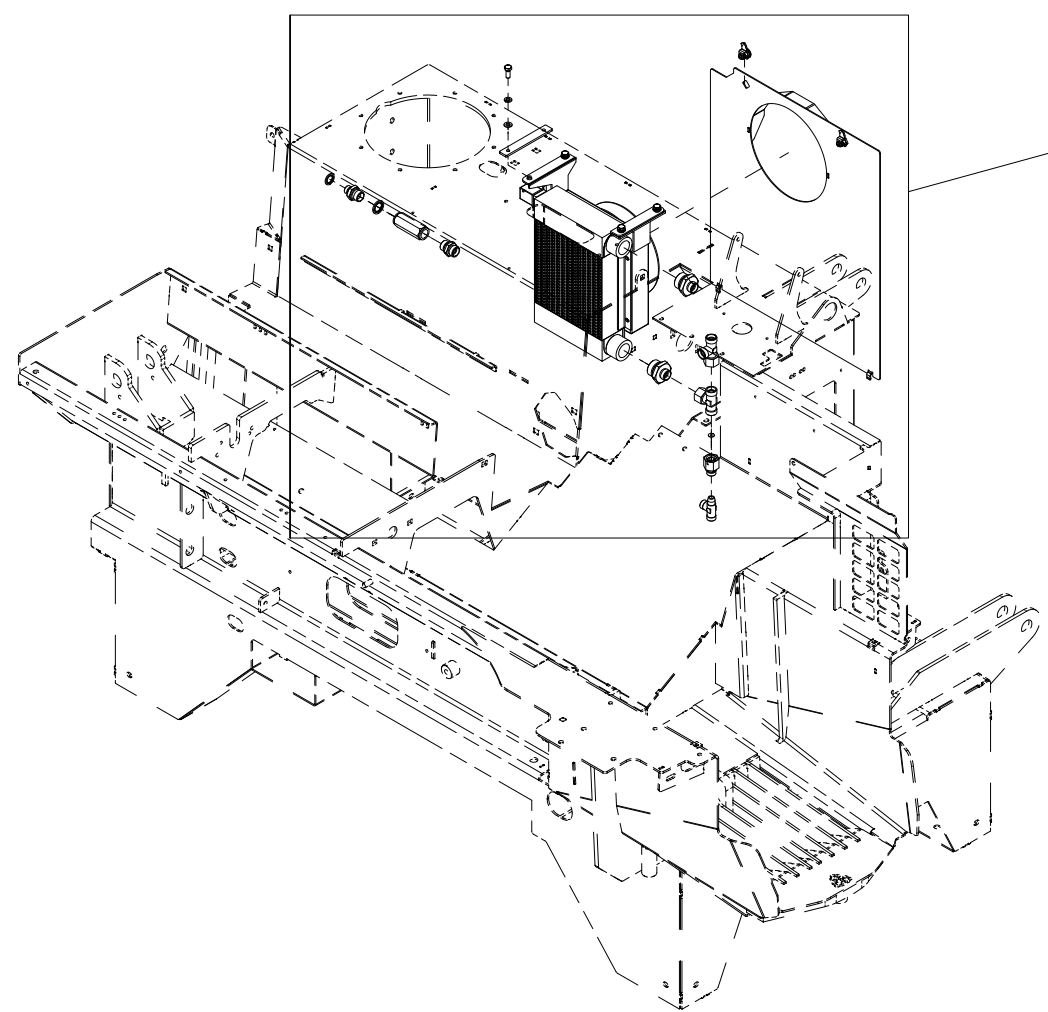

025 Oil cooler VM370

Pos	Qty	Article no	Designation
1	1	41311175	Cover for oil cooler
2	2	2931024	Cross track lock Euro Lock
3	2	2957780	Hexagon nipple GEK BSP 1" L15 ED
4	1	2957775	T-Hexagon nipple EVTK 15L
5	1	2957768	Hexagon nipple GEK BSP 1/2" L15 ED
6	1	4253052	Oil cooler
7	1	41311237	Copper gasket Ø21/26x1,5
8	1	2957763	Hexagon nipple BSP 1/2" - 3/8"
9	1	2957890	Hydraulic gasket 3/8"
10	1	2957513	Reducer L15-L12
11	1	2955297	Non-return valve 1/2" 6,0Bar
12	4	2422244	Hexagon screw M8x20 EIZn 8.8 DIN 933
13	4	2531047	Washer M8 EIZn DIN 125
14	1	2957723	T-Hexagon nipple EVLK 12L
15	2	41311195	Nut plate
16	4	2534047	Spring washer M8 EIZn DIN 127
17	1	41311176	Nozzle Ø3,2/12x1
18	1	2957776	T-Hexagon nipple EVLK 15L