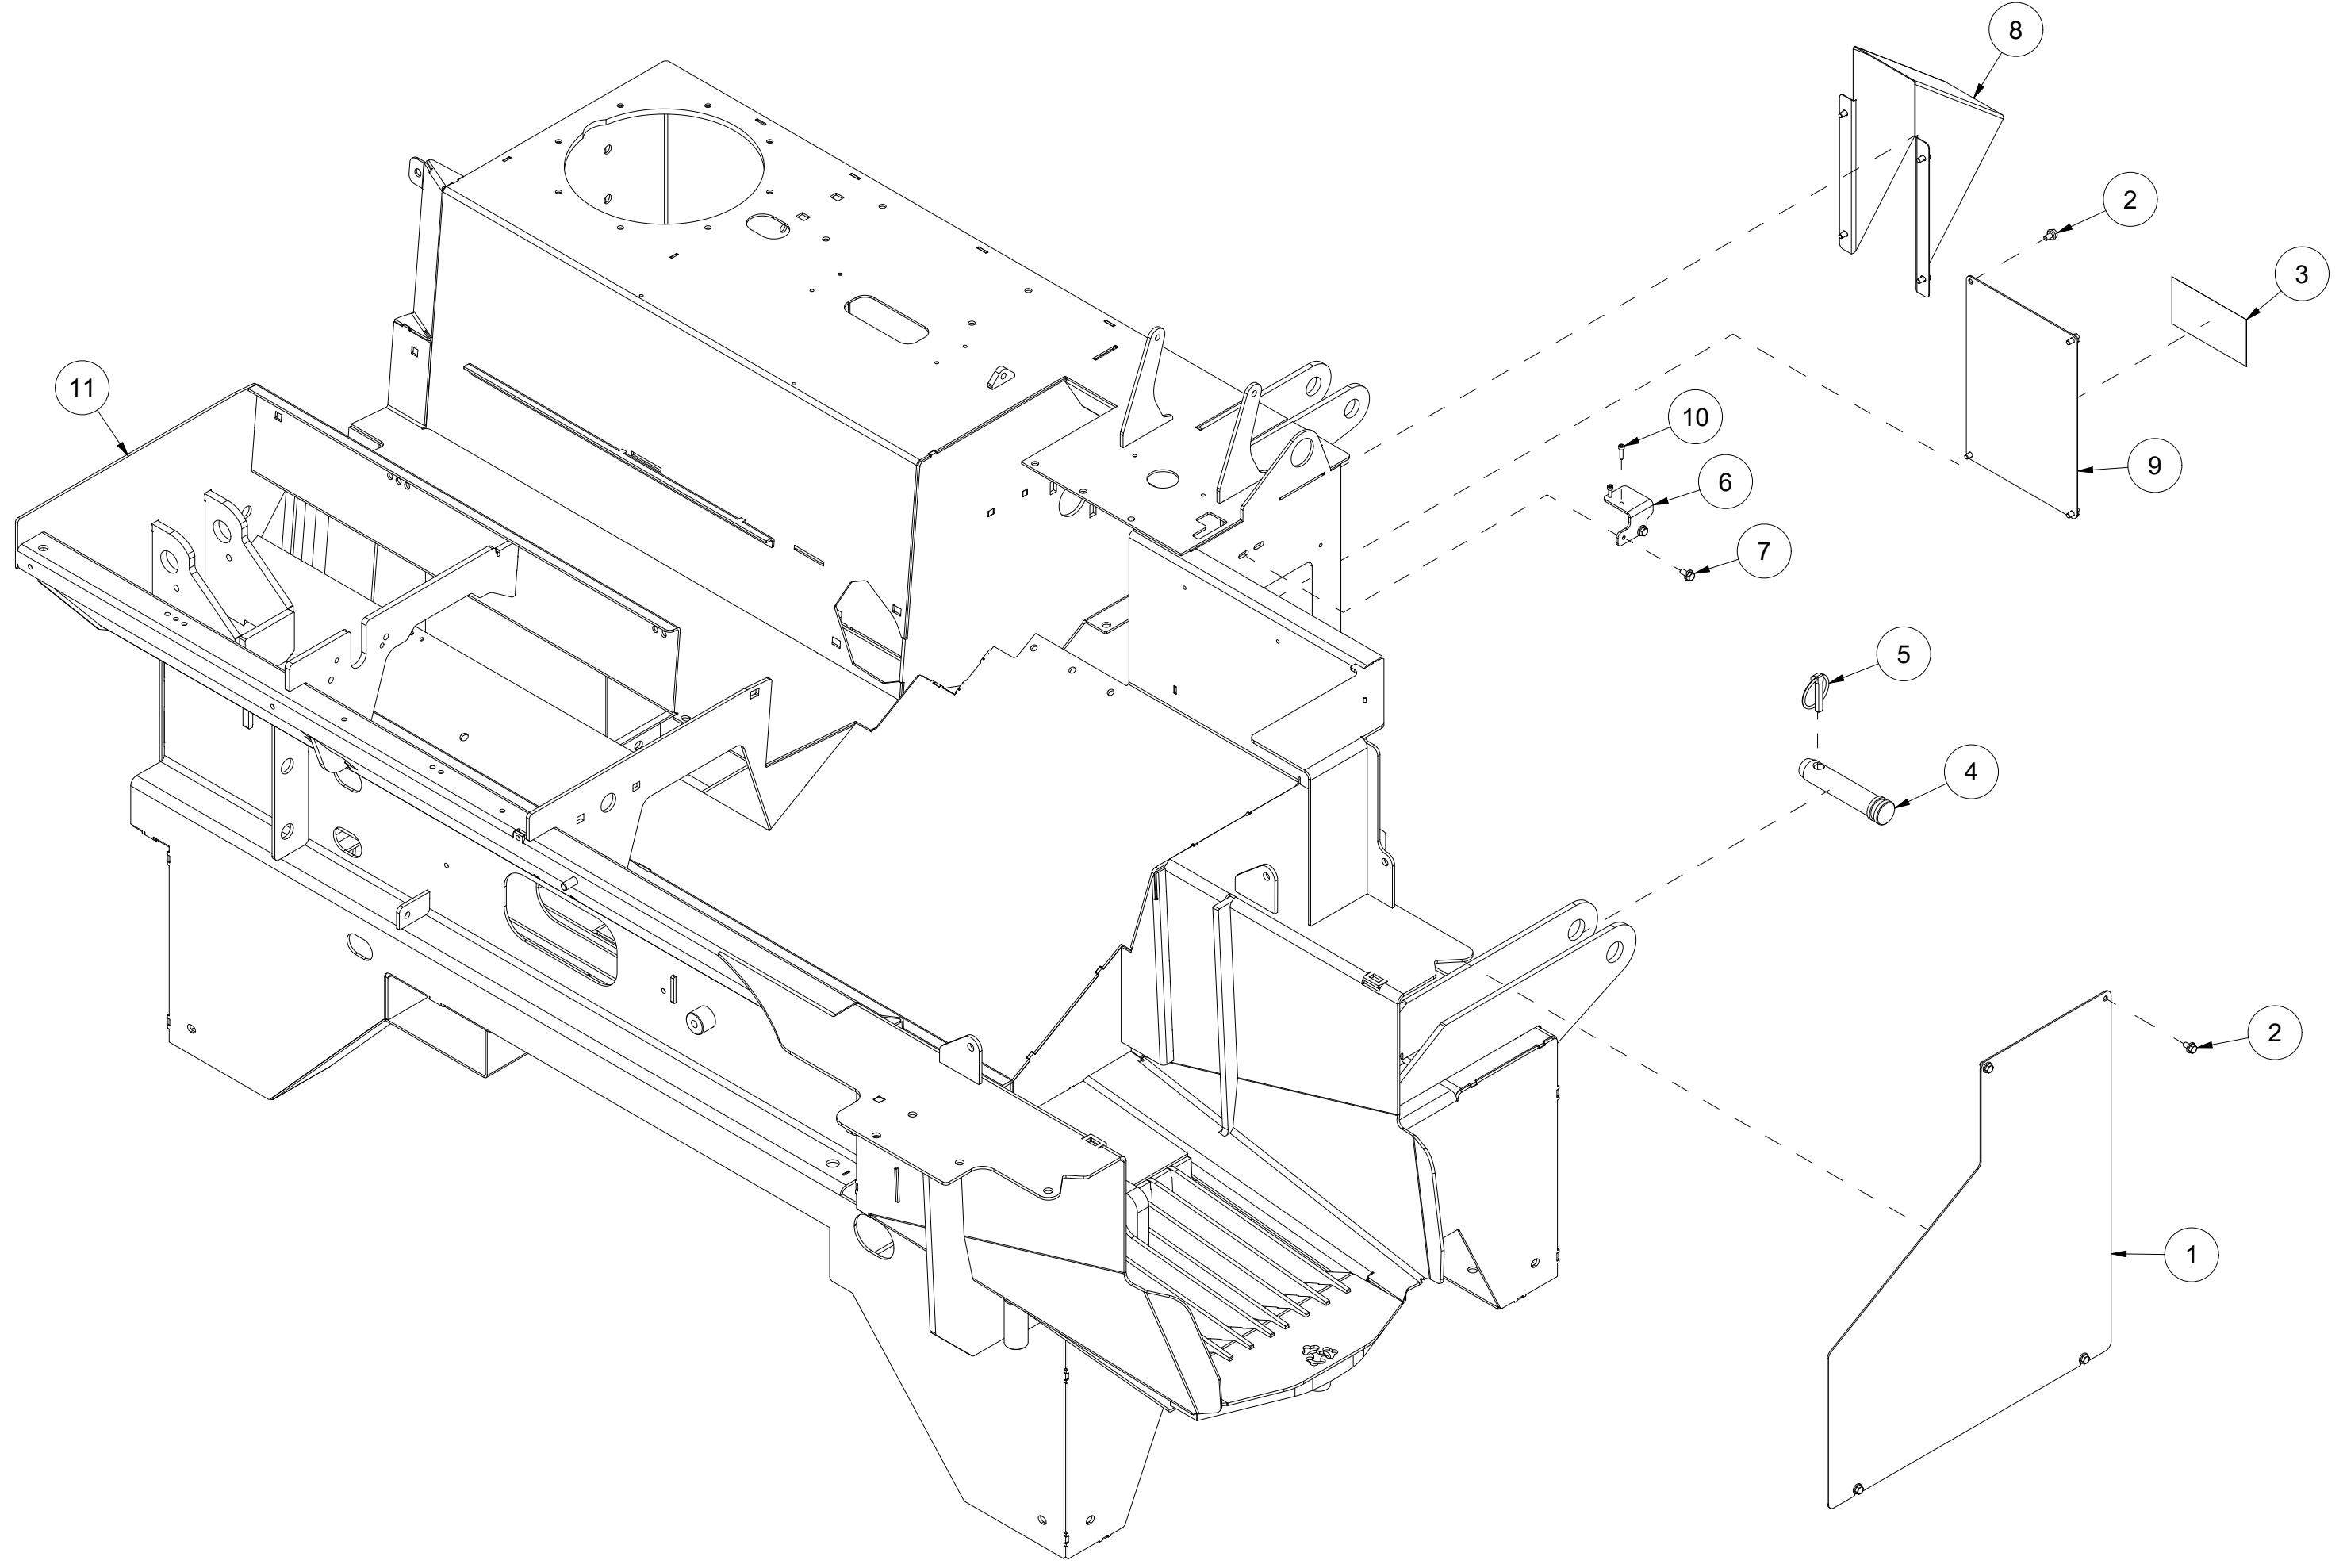

# 001 Chassis VM370

Pos	Qty	Article no	Designation
1	1	41311105	Side cover
2	12	2451196	Hexagon screw with flange M6x10 EIZn 8.8 DIN 6921
3	1	2935131	Adhesive label 132x72, 400 rpm
4	2	2551730	Drawbar bolt cat. 2 Ø28x95
5	2	2556142	Linch pin Ø10x40
6	1	41311202	Safety switch bracket
7	2	2451197	Hexagon screw with flange M6x12 EIZn 8.8 DIN6921
8	1	41311121	Funnel
9	1	41311181	Cover
10	2	2477135	Unbrako cylinder screw M4x16 EIZn DIN 912
11	1	41311215	Chassis v2 VM370