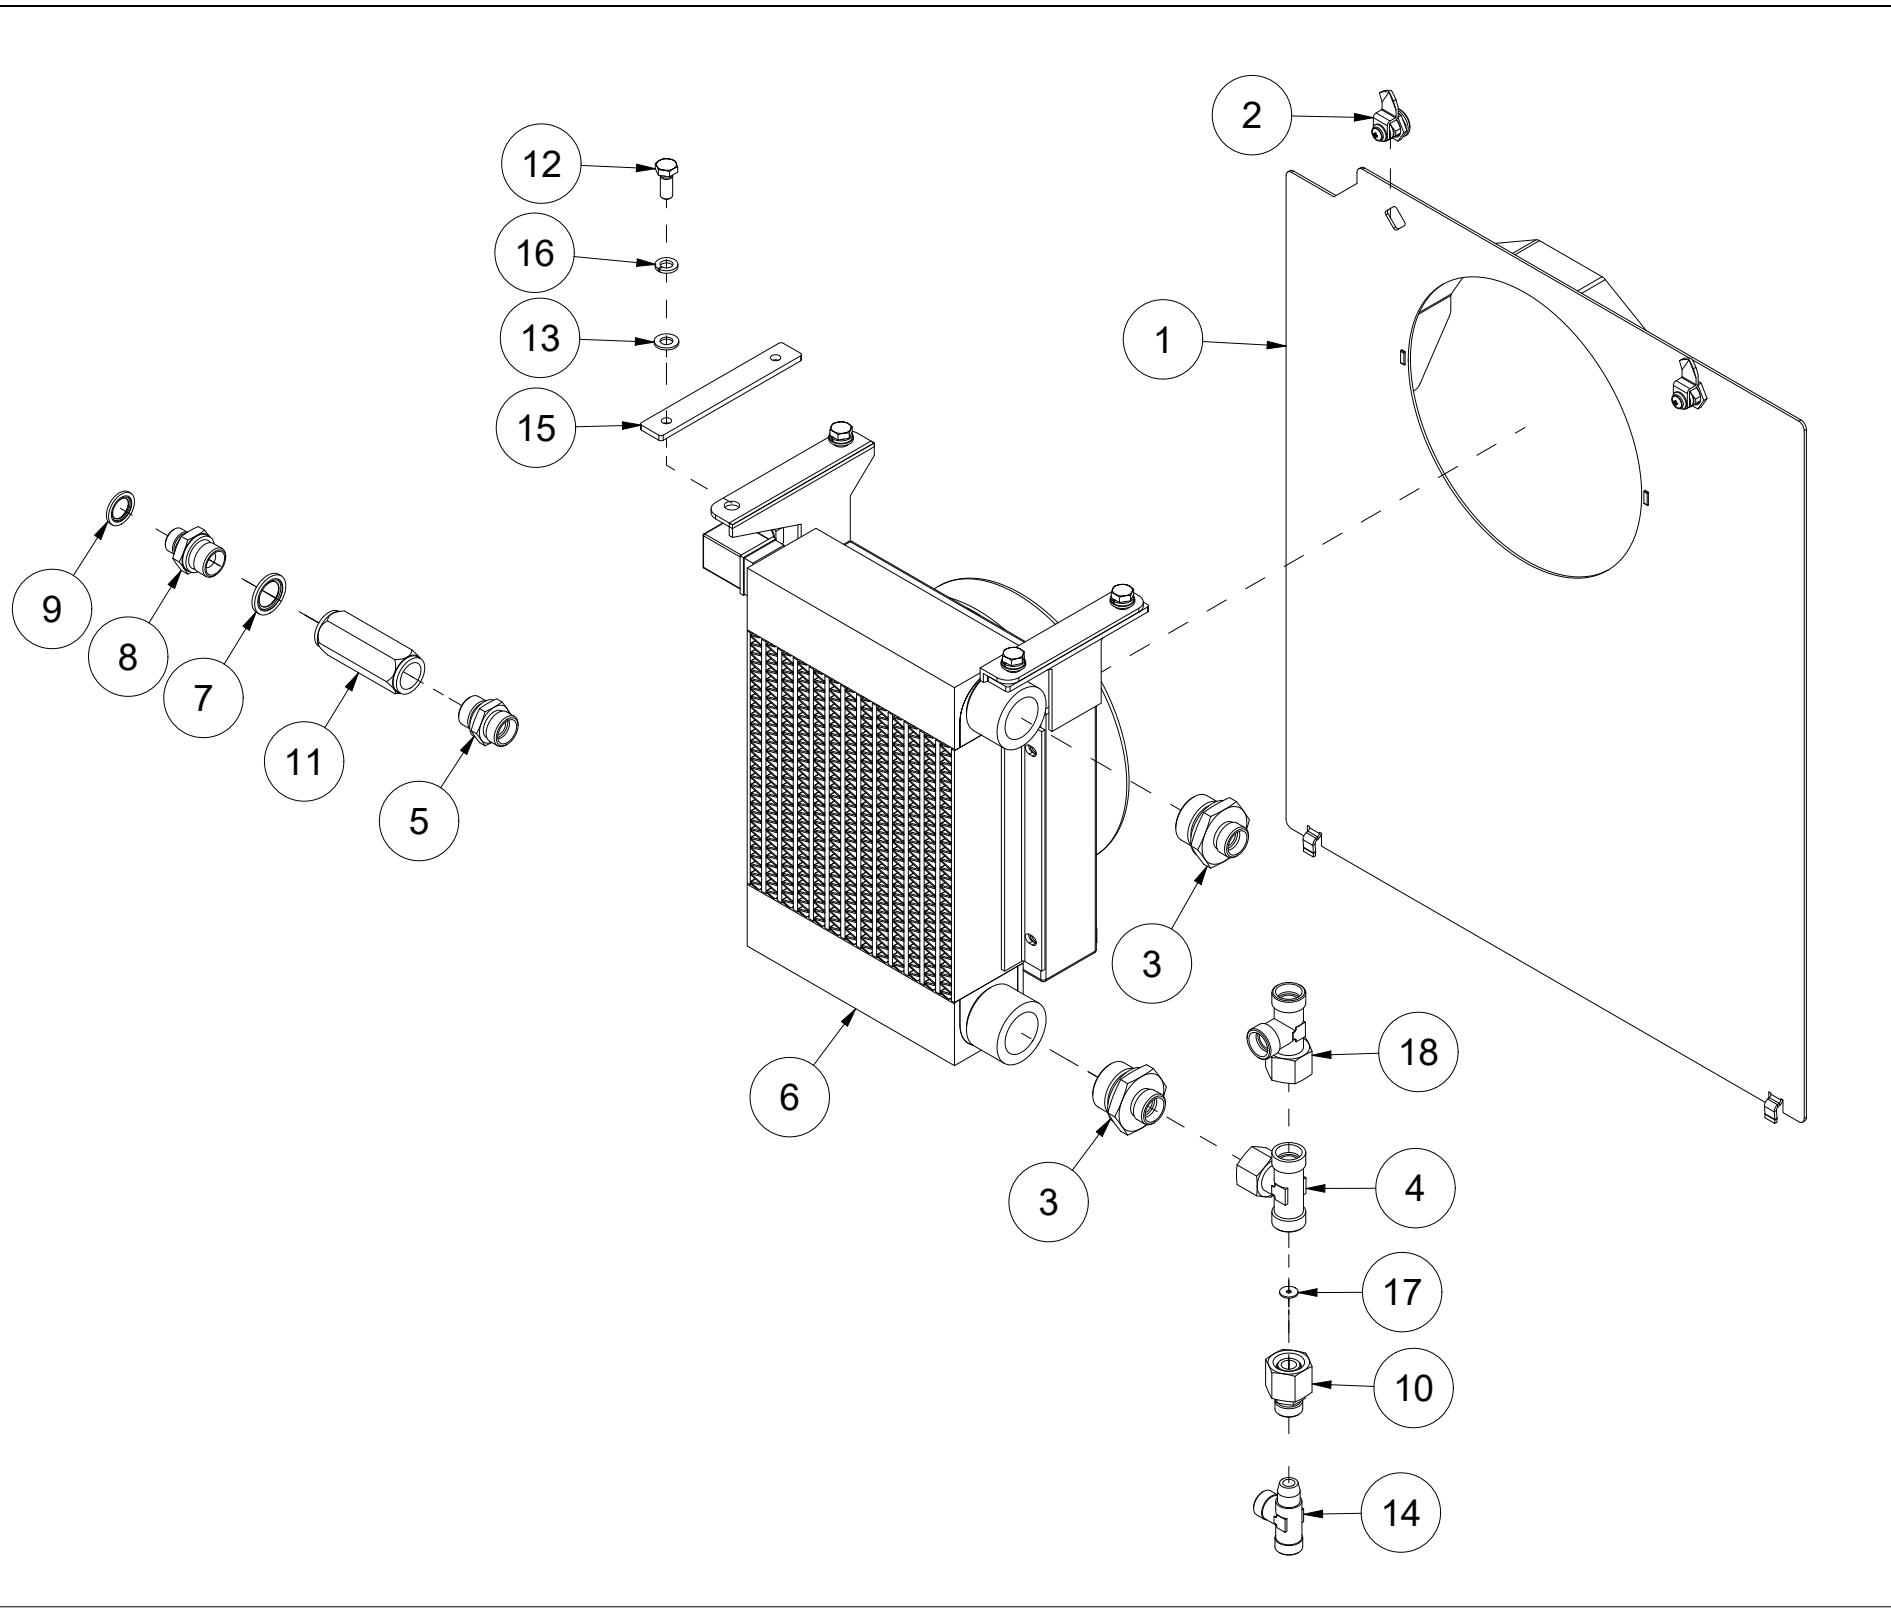

025 Oil cooler VM370

Pos	Qty	Article no	Designation
1	1	41311175	Cover for oil cooler
2	2	2931024	Cross track lock Euro Lock
3	2	2957780	Hexagon nipple GEK BSP 1" L15 ED
4	1	2957775	T-Hexagon nipple EVTK 15L
5	1	2957768	Hexagon nipple GEK BSP 1/2" L15 ED
6	1	4253052	Oil cooler
7	1	41311237	Copper gasket Ø21/26x1,5
8	1	2957763	Hexagon nipple BSP 1/2" - 3/8"
9	1	2957890	Hydraulic gasket 3/8"
10	1	2957513	Reducer L15-L12
11	1	2955297	Non-return valve 1/2" 6,0Bar
12	4	2422244	Hexagon screw M8x20 EIZn 8.8 DIN 933
13	4	2531047	Washer M8 EIZn DIN 125
14	1	2957723	T-Hexagon nipple EVLK 12L
15	2	41311195	Nut plate
16	4	2534047	Spring washer M8 EIZn DIN 127
17	1	41311176	Nozzle Ø3,2/12x1
18	1	2957776	T-Hexagon nipple EVLK 15L