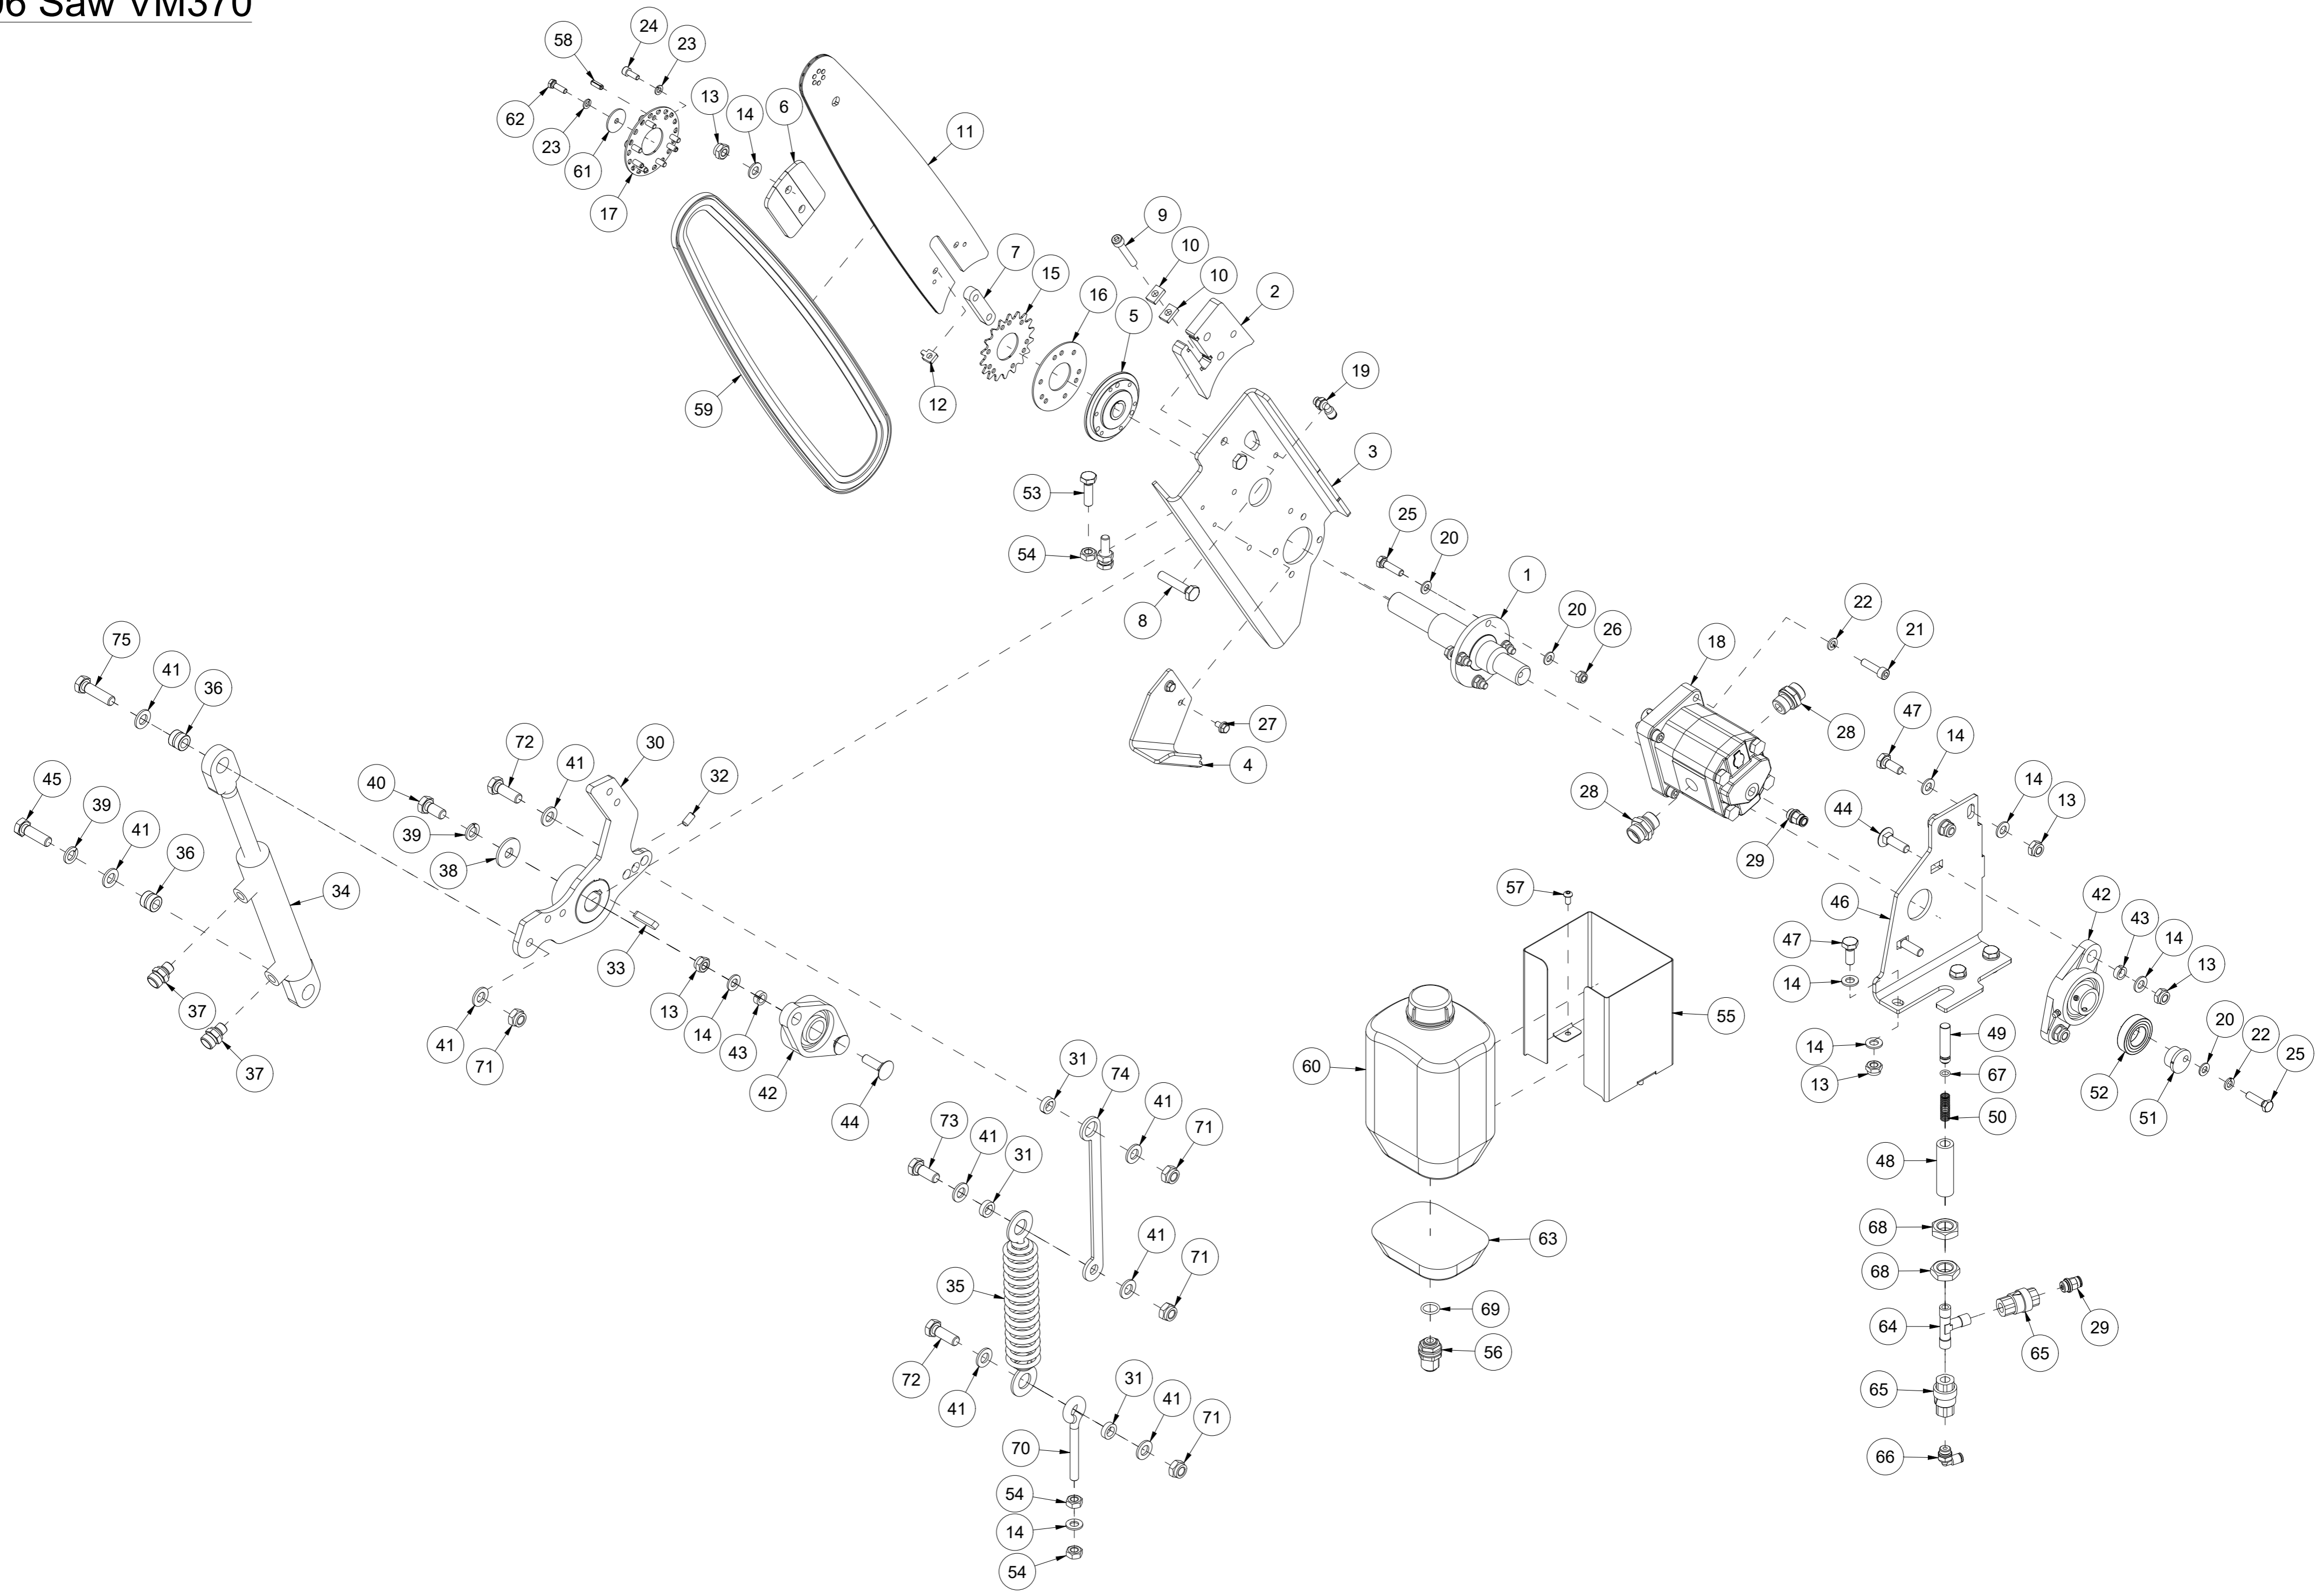

Pos	Qty	Article no	Designation	Pos	Qty	Article no	Designation
1	1	41311033	Saw shaft movement	57	2	2476197	Hex round head screw M6x12 EIZn ISO 7380
2	1	41311015	Fixing block	58	3	2525203	Tension sleeve 6x16 St DIN 1481
3	1	41311024	Sword bracket	59	1	2963133	Saw chain 78 joint 0,325" division
4	1	41311025	Log stopper sliding plate	60	1	41311085	2,5 l Plastic container
5	1	41311156	Drive wheel saw chain	61	1	41201047	Washer Ø6,5/30x2
6	1	41121036	Damping plate	62	1	2422205	Hexagon screw M6x20 EIZn 8.8 DIN 933
7	1	41301095	Wedge	63	1	41311002	Saw chain oil
8	2	2425307	Hexagon screw M10x50 EIZn 8.8 DIN 933	64	1	2957500	Pipe connection T-piece BSP 1/4" ext.
9	1	2477256	Unbrako cylinder screw M8x50 EIZn DIN 912	65	2	2955330	Non-return valve 1/4"
10	2	41201205	Plate 13,5x20 Ø8,25	66	1	2957815	Lightning fittings 6mm 1/4" 90gr
11	1	41301014	Saw bar 0,325" L513 with nose wheel	67	1	2233008	O-ring 8,00x2,00 NBR 70
12	1	41201206	Tension tap	68	2	2482615	Hexagon nut, low M20x1,5 EIZn DIN 936
13	11	2483610	Locking nut M10 EIZn DIN 985	69	1	2233018	O-ring 17,13x2,62 NBR 70
14	17	2531060	Washer M10 EIZn DIN 125	70	1	2478314	Eye bolt M10x80
15	1	41301003	Middle drive sprocket	71	4	2483611	Locking nut M12 EIZn DIN 985
16	1	41301001	Inner drive sprocket	72	2	2422350	Hexagon screw M12x35 EIZn 8.8 DIN 933
17	1	41301002	Outer drive sprocket	73	1	2422348	Hexagon screw M12x30 EIZn 8.8 DIN 933
18	1	2955564	Cog wheel motor GR2 8 ccm	74	1	41331005	Extender
19	1	2957814	Flash fittings 6mm 1/8" 90gr	75	1	2425354	Hexagon screw M12x45 EIZn 8.8 DIN 933
20	9	2531047	Washer M8 EIZn DIN 125				
21	4	2477248	Unbrako cylinder screw M8x30 EIZn DIN 912				
22	5	2534047	Spring washer M8 EIZn DIN 127				
23	7	2534039	Spring washer M6 EIZn DIN 127				
24	6	2477200	Unbrako cylinder screw M6x16 EIZn DIN 912				
25	5	2422248	Hexagon screw M8x30 EIZn 8.8 DIN 933				
26	4	2483609	Locking nut M8 EIZn DIN 985				
27	2	2451196	Hexagon screw with flange M6x10 EIZn 8.8 DIN 6921				
28	2	2957768	Hexagon nipple GEK BSP 1/2" L15 ED				
29	2	2957818	Flash fittings 8mm 1/4" Straight				
30	1	41211031	Arm				
31	3	41311076	Washer Ø12,2/20x6				
32	1	2473239	Threaded pin M8x16 St DIN 916				
33	1	2115131	Cotter 8x7 L36 St DIN 6885A				
34	1	2955362	Cylinder 32x20x125 H20H20				
35	1	2913041	Extension spring Dt5,38 Dy41 L240 A2				
36	2	41301089	Sliding bearing				
37	2	2957756	Hexagon nipple GEK BSP 1/4" L12 ED				
38	1	2533090	Body washer M12 EIZn DIN 9021				
39	2	2534069	Spring washer M12 EIZn DIN 127				
40	1	2422346	Hexagon screw M12x25 EIZn 8.8 DIN 933				
41	9	2531069	Washer M12 EIZn DIN 125				
42	2	2954169	Flange bearing UCFL 205 25mm				
43	4	41111067	Bushing				
44	4	2344332	Locking screw M10x35 EIZn 8.8 DIN 603				
45	1	2422352	Hexagon screw M12x40 EIZn 8.8 DIN 933				
46	1	41311034	Sword holder bracket				
47	5	2422297	Hexagon screw M10x25 EIZn 8.8 DIN 933				
48	1	41201132	Cylinder				
49	1	41201127	Piston				
50	1	2912068	Extension spring Dt1,0 Di9,0 L45 St				
51	1	41201190	Eccentric bushing				
52	1	2951124	Ball bearing 6005 2RS 25x47x12 DIN 625				
53	2	2422301	Hexagon screw M10x35 EIZn 8.8 DIN 933				
54	4	2481610	Hexagon nut M10 EIZn DIN 934				
55	1	41311084	Stand for chain oil tank				
56	1	2957811	Bulkhead bushing Ø8,0