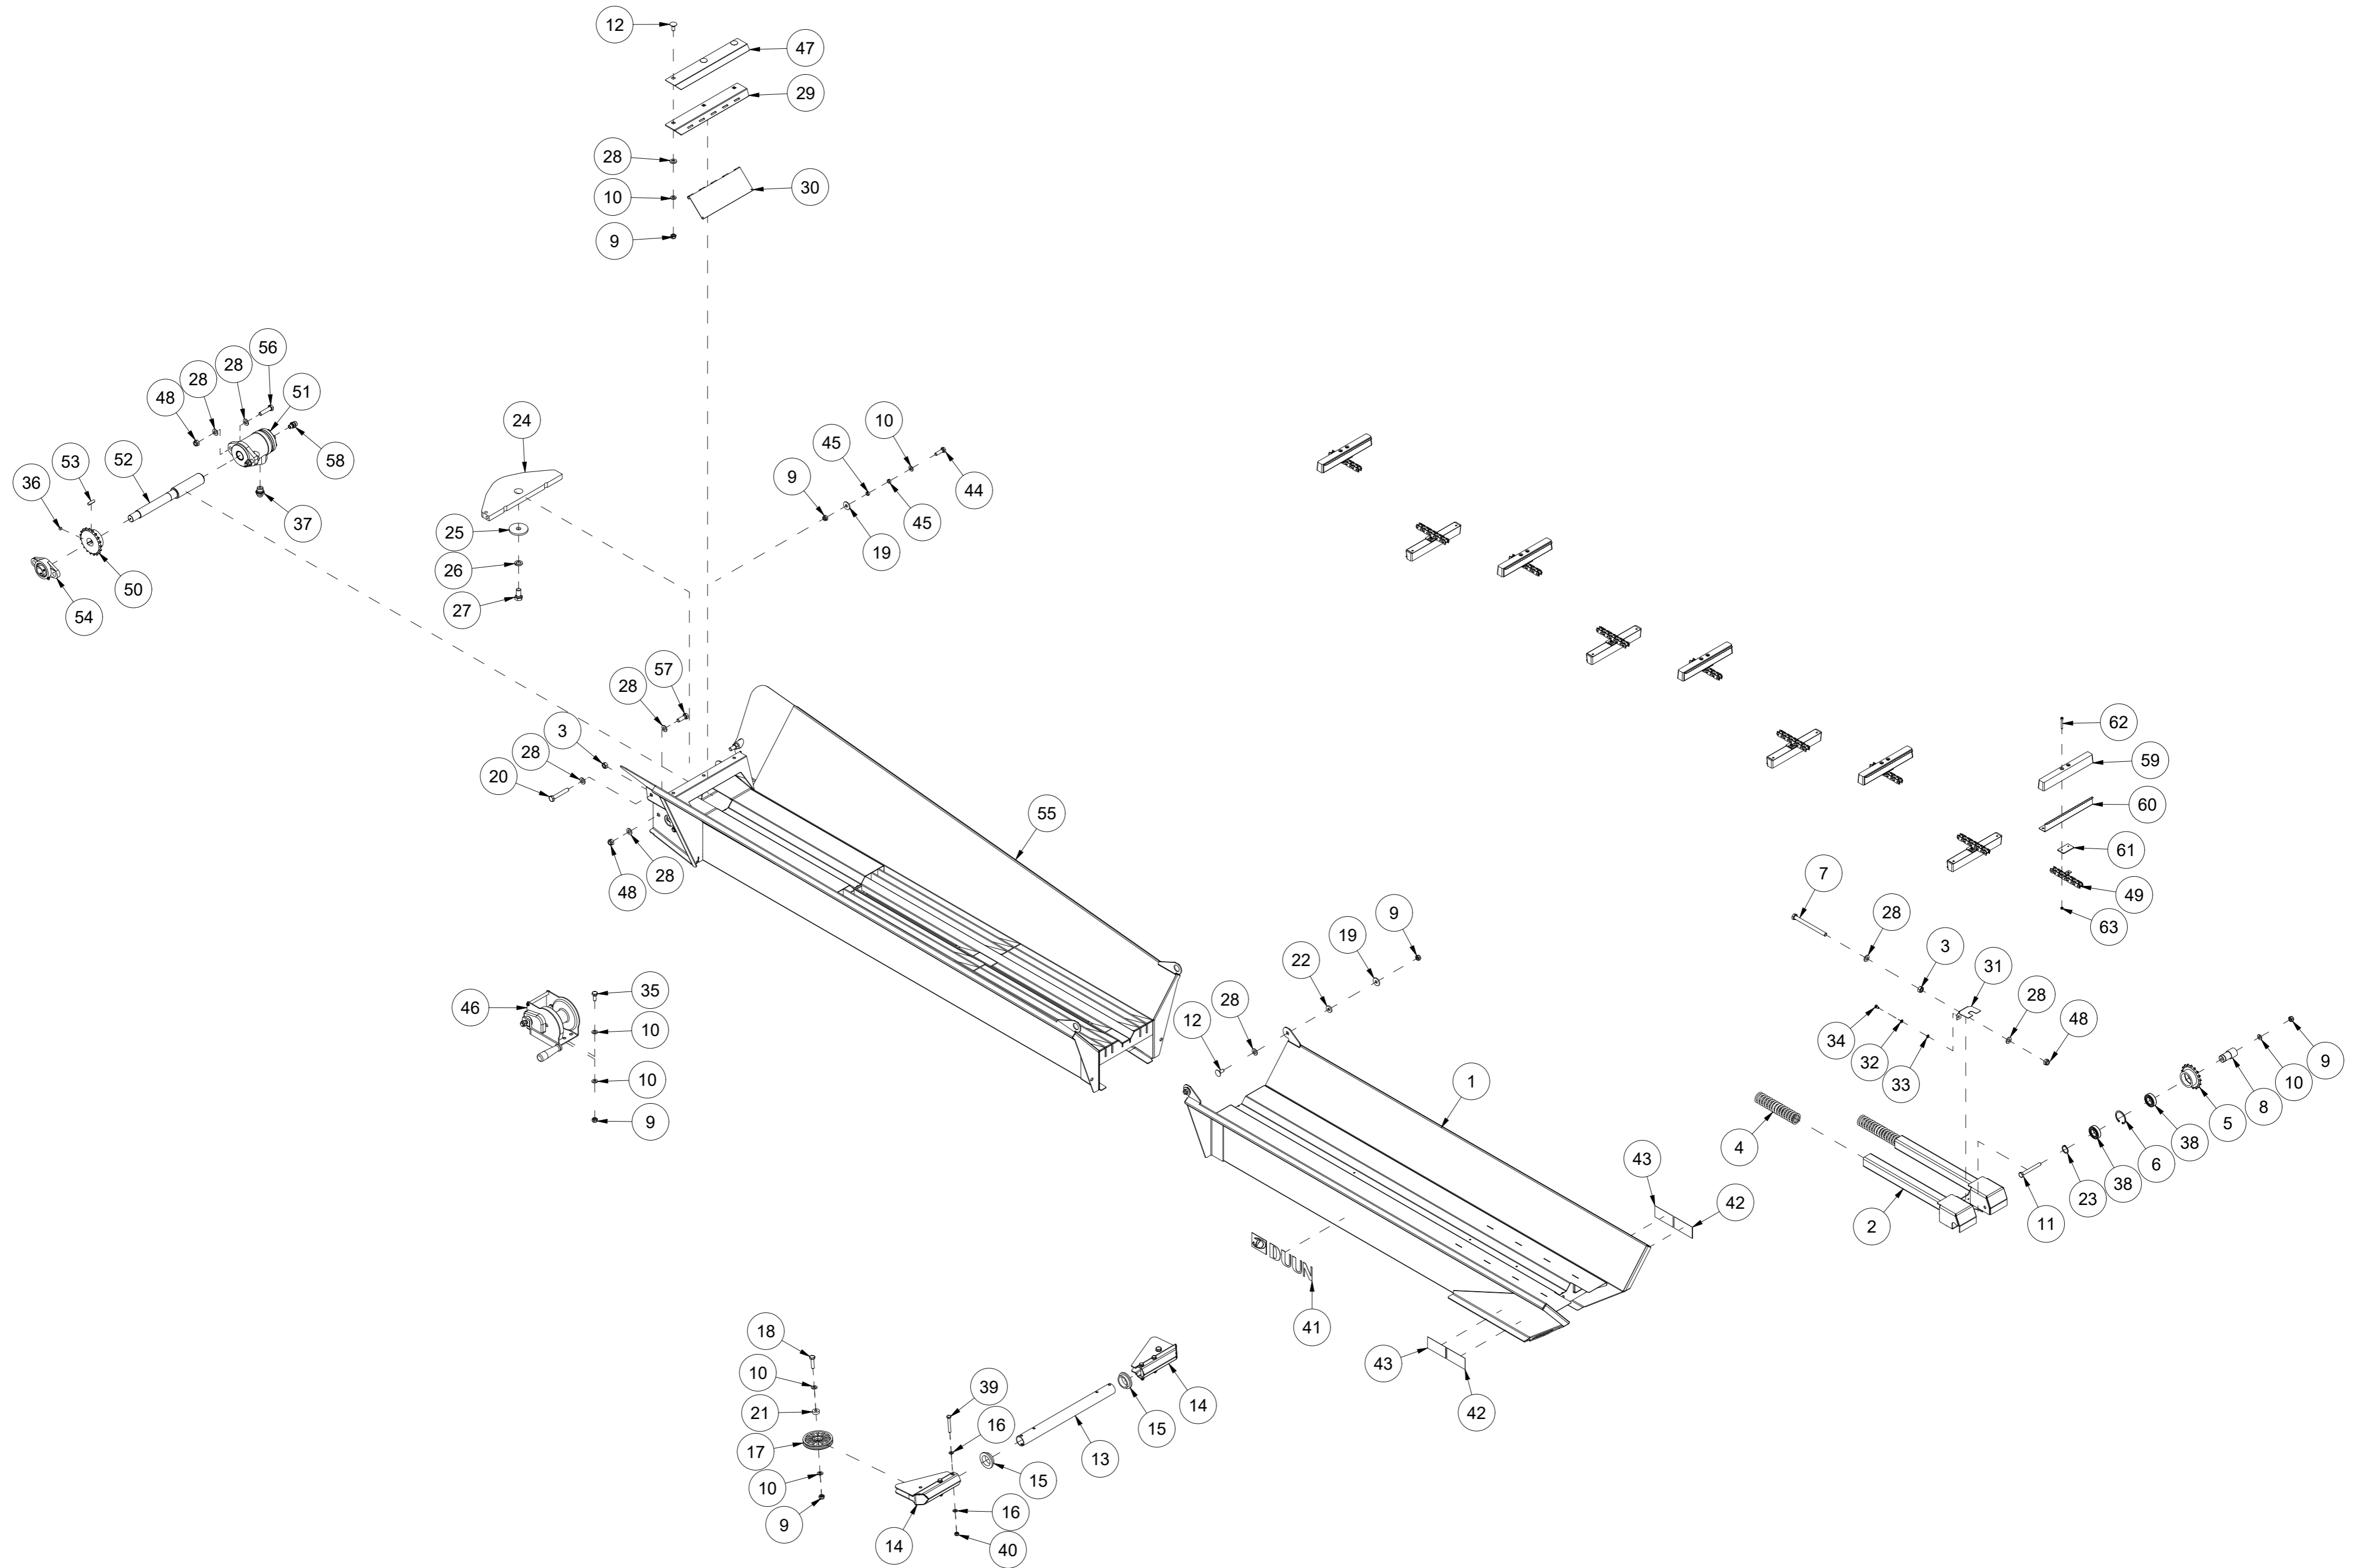

019 Conveyor VM370

Pos	Qty	Article no	Designation	Pos	Qty	Article no	Designation
1	1	41201006	Conveyor belt, upper	57	2	2423350	Hexagon screw M12x35 EIZn 10.9 DIN 933
2	1	41201027	Chain tensioner	58	1	2957756	Hexagon nipple GEK BSP 1/4" L12 ED
3	3	2481611	Hexagon nut M12 EIZn DIN 934	59	9	41121078	Carrier
4	2	2912085	Pressure spring Dt5,5 Di29 L200 St	60	9	41131090	Carrier plate
5	1	41121079	Chain wheel 5/8" Z17 Ø47,0	61	9	41131091	Nut plate
6	1	2553247	Seeger ring I 47x2,0 DIN 472	62	18	2471177	Unbrako cylinder screw M5x40 St 12.9 DIN 912
7	1	2422370	Hexagon screw M12x150 EIZn 8.8 DIN931	63	18	2483607	Locking nut M5 EIZn DIN 985
8	1	41201082	Shaft				
9	12	2483610	Locking nut M10 EIZn DIN 985				
10	15	2531060	Washer M10 EIZn DIN 125				
11	1	2422315	Hexagon screw M10x90 EIZn 8.8 DIN 931				
12	5	2344330	Locking screw M10x25 EIZn 8.8 DIN 603				
13	1	41201033	Pipe				
14	2	41201019	Pulley holder				
15	2	23311032	Plastic bearing Ø39/48x15				
16	8	2531047	Washer M8 EIZn DIN 125				
17	2	2245011	Pulley, plastic				
18	2	2422303	Hexagon screw M10x40 EIZn 8.8 DIN 931				
19	3	2533060	Body washer M10 EIZn DIN 9021				
20	2	2422362	Hexagon screw M12x75 EIZn 8.8 DIN 931				
21	4	41121084	Inlay in pulley				
22	2	41151031	Bearing washer				
23	1	2553125	Seeger ring A 25x1,2 DIN 471				
24	1	41301042	Rotating plate				
25	1	25131040	Washer Ø16/66x6				
26	1	2534078	Spring washer M16 EIZn DIN 127				
27	1	2422485	Hexagon screw M16x30 EIZn 8.8 DIN 933				
28	17	2531069	Washer M12 EIZn DIN 125				
29	1	41201238	Locking plate				
30	1	41201239	Carrier trapdoor				
31	1	41201264	Protective plate				
32	2	2534039	Spring washer M6 EIZn DIN 127				
33	2	2531039	Washer M6 EIZn DIN 125				
34	2	2422196	Hexagon screw M6x10 EIZn 8.8 DIN 933				
35	3	2422297	Hexagon screw M10x25 EIZn 8.8 DIN 933				
36	1	2473236	Threaded pin M8x12 St DIN 914				
37	2	2957766	Hexagon nipple GEK BSP 1/2" L12 ED				
38	2	2951124	Ball bearing 6005 2RS 25x47x12 DIN 625				
39	4	2422259	Hexagon screw M8x60 EIZn 8.8 DIN 931				
40	4	2483609	Locking nut M8 EIZn DIN 985				
41	1	2935071	Adhesive label Duun H60				
42	2	2935034	Adhesive label 90x48 Hanging ribbon				
43	2	2935088	Adhesive label 90x48 Hand pinching hazard				
44	1	2422301	Hexagon screw M10x35 EIZn 8.8 DIN 933				
45	2	41201187	Washer				
46	1	2966105	Winch 500 kg with brake and wire				
47	1	41201308	Cover plate				
48	5	2483611	Locking nut M12 EIZn DIN 985				
49	1	2963105	Roller chain 5/8" Sim 504 link elf				
50	1	41401029	Chain wheel 19t 5/8"m set screw m8				
51	1	2955508	Hydraulic motor 50 ccm				
52	1	41311207	Drive shaft				
53	1	41311209	Wedge with holes L30				
54	1	2954169	Flange bearing UCFL 205 25mm				
55	1	41311206	Conveyor belt, lower				
56	2	2426356	Hexagon screw M12x50 A4 DIN 931